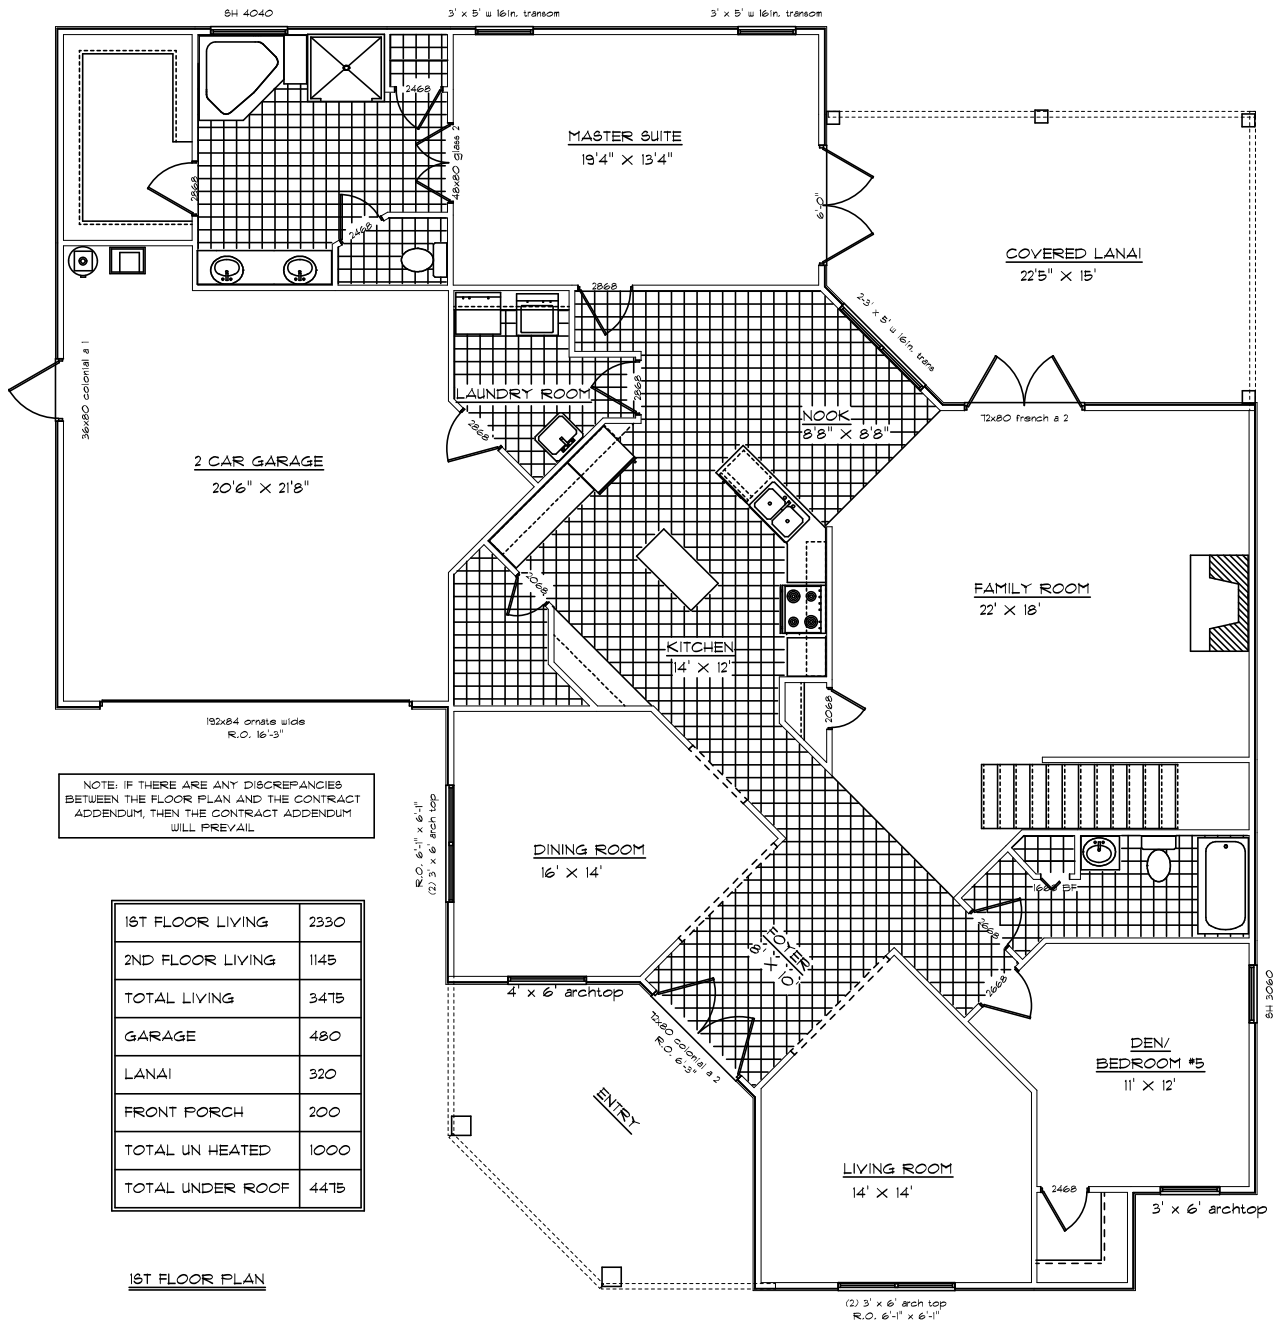

NEW GENERATION HOME BUILDERS, INC.
 COPYRIGHT ALL RIGHTS RESERVED

THE ARLINGTON

1ST FLOOR LIVING	2330
2ND FLOOR LIVING	1145
TOTAL LIVING	3475
GARAGE	480
LANAI	320
FRONT PORCH	200
TOTAL UN HEATED	1000
TOTAL UNDER ROOF	4475

1ST FLOOR PLAN