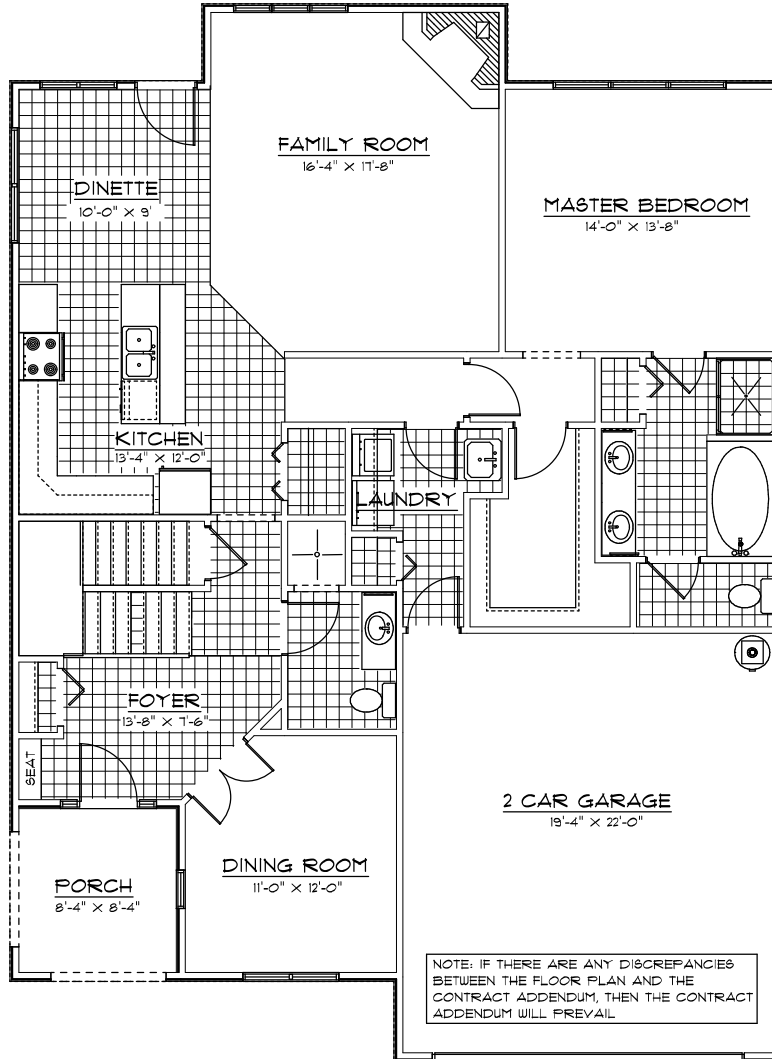

NEW GENERATION HOME BUILDERS, INC.

COPYRIGHT ALL RIGHTS RESERVED

THE HALLSVILLE

1ST FLOOR H/C	1515
2ND FLOOR H/C	940
TOTAL H/C	2455
GARAGE	445
FRONT PORCH	78
TOTAL	2978

1ST FLOOR PLAN

ALL DIMENSIONS ARE APPROXIMATE
Revised 1-15-07