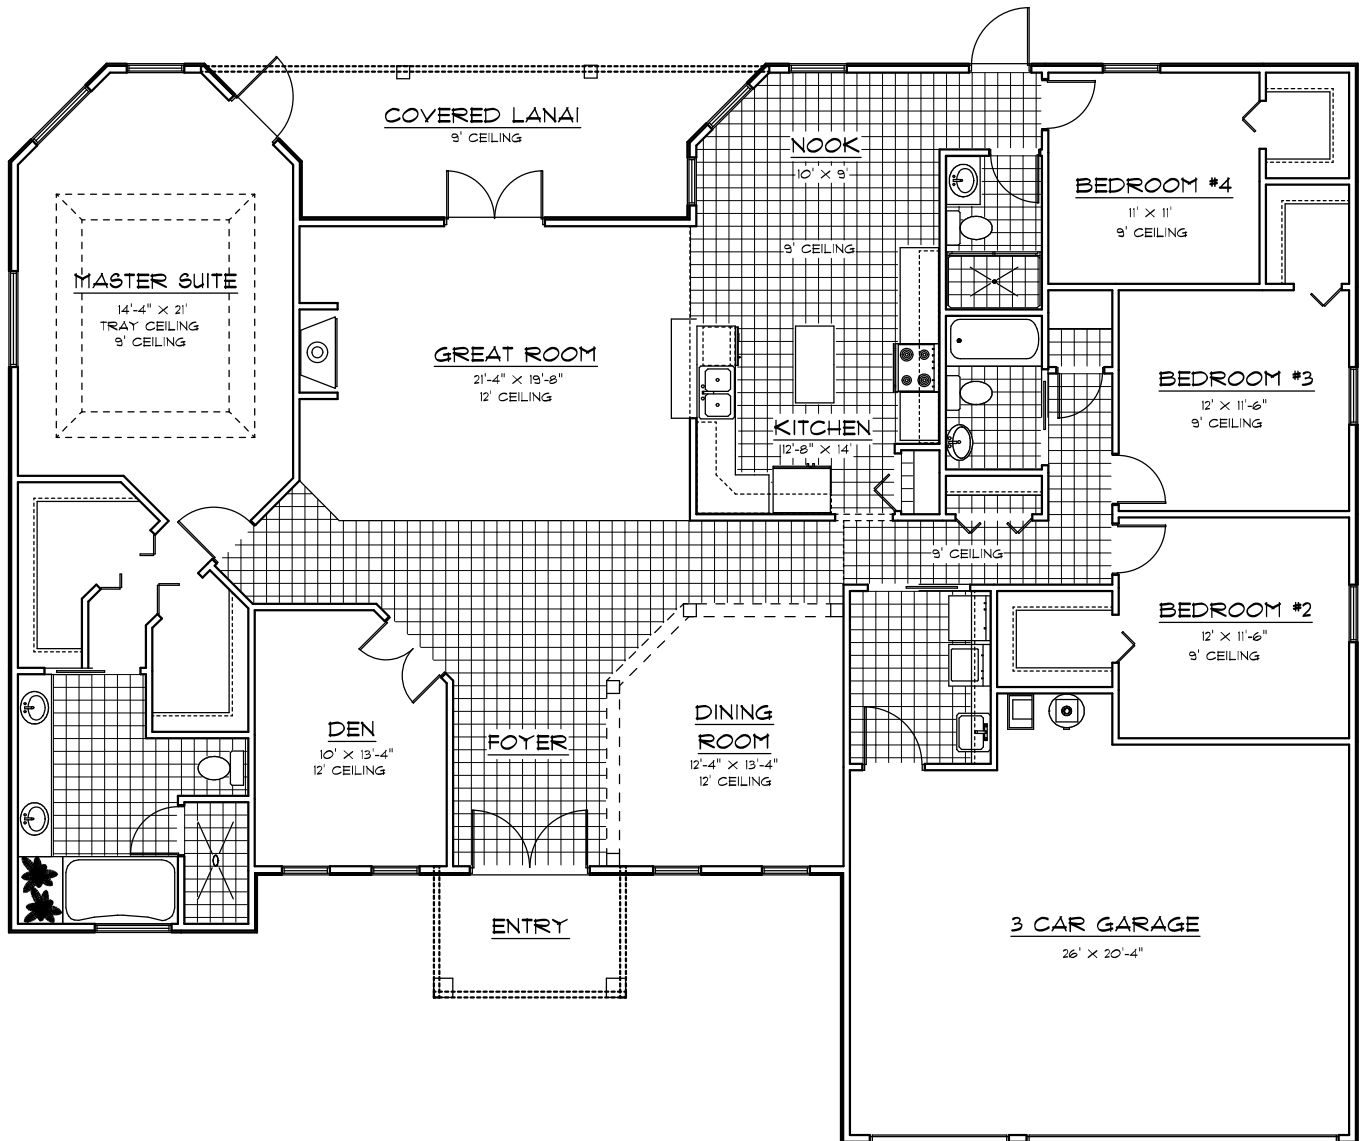

NEW GENERATION HOME BUILDERS, INC.

COPYRIGHT ALL RIGHTS RESERVED

**THE SCARLETT**  
CARAMAR

HEATED & COOLED	2626
GARAGE	562
LANAI	178
ENTRY	65
TOTAL UNDER ROOF	3431

NOTE: IF THERE ARE ANY DISCREPANCIES BETWEEN THE FLOOR PLAN AND THE CONTRACT ADDENDUM, THEN THE CONTRACT ADDENDUM WILL PREVAIL.